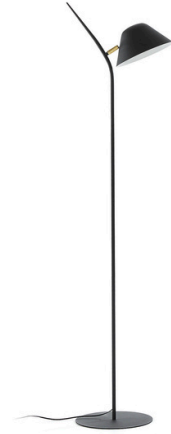

LIVING ROOM