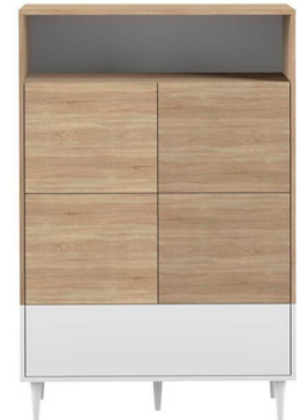

Pack Duquesa

ENTRANCE

LIVING ROOM

DINING ROOM

B E D R O O M 1

BEDROOM 2

OUTDOOR

DESCRIPTION

Entrance

Console 100cm

Mirror Ø48

Small plant

Living room

Sofa bed (mattress 140x200x12)

Coffee table Ø70

Tv stand 180cm

Sideboard 90x h146cm

Armchair

3 decorative cushions 45x45

Frame Ø70

Floor lamp

Bedding kit 140 (duvet 240x220 +
2 pillows 70 + mattress and pillows
protections)

Dining room

Table 140x70