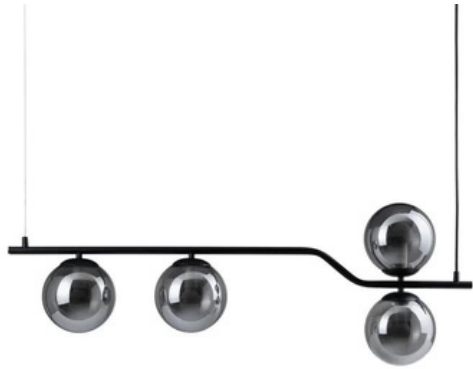

D I N I N G   R O O M