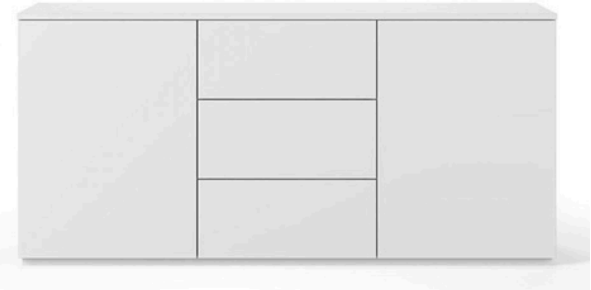

Pack Lagoon

ENTRANCE

LIVING ROOM

D I N I N G R O O M

B E D R O O M 1

B E D R O O M 2

OUTDOOR

DESCRIPTION

Entrance

Bookcase 97x h195
Table lamp
Plant 41cm

Living room

Sofa with chaise longue - 246 cm
Coffee table 90x90
Tv stand
4 decorative cushions 45x45
Frame 127x89
Plant h170cm

Dining room

Table 180x100
6 chairs
Pendant lamp
Wall clock Ø80
Decoration set
Sideboard 180x50x h84