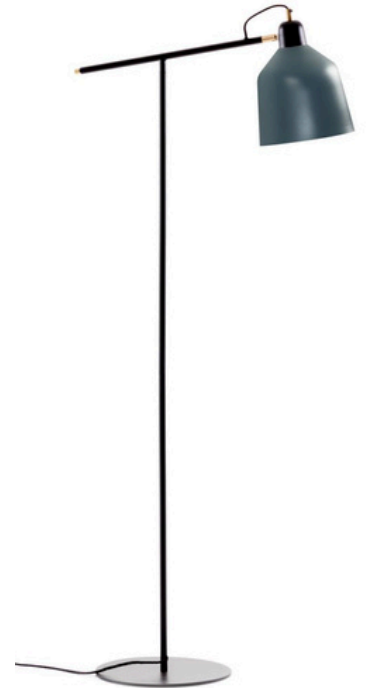

Pack Serenity

ENTRANCE

LIVING ROOM

DINING ROOM

BEDROOM 1

BEDROOM 2

OUTDOOR

DESCRIPTION

Entrance

Console 110cm
Mirror 90x103.8
Table lamp

Living room

Sofa 183cm
Armchair
Coffee table 102x56
Tv stand 162cm
4 decorative cushions 45x45
2 frames 60x90
Plant 180cm
Pendant lamp

Dining room

Table 160x90
6 chairs
Mirror 80x80
Sideboard 162cm
Candle Ø20
Floorlamp

Bedroom 1

Headboard 174cm
Base 160x200
Mattress 160x200x28
Kit bedding 160 (duvet 240x220 +
2 pillows 70 + mattress and pillows
protections)
2 nightstands Ø40
2 table lamps
2 decorative cushions 45x45
2 decorative cushions 30x50
Frame 100x100
Pendant lamp